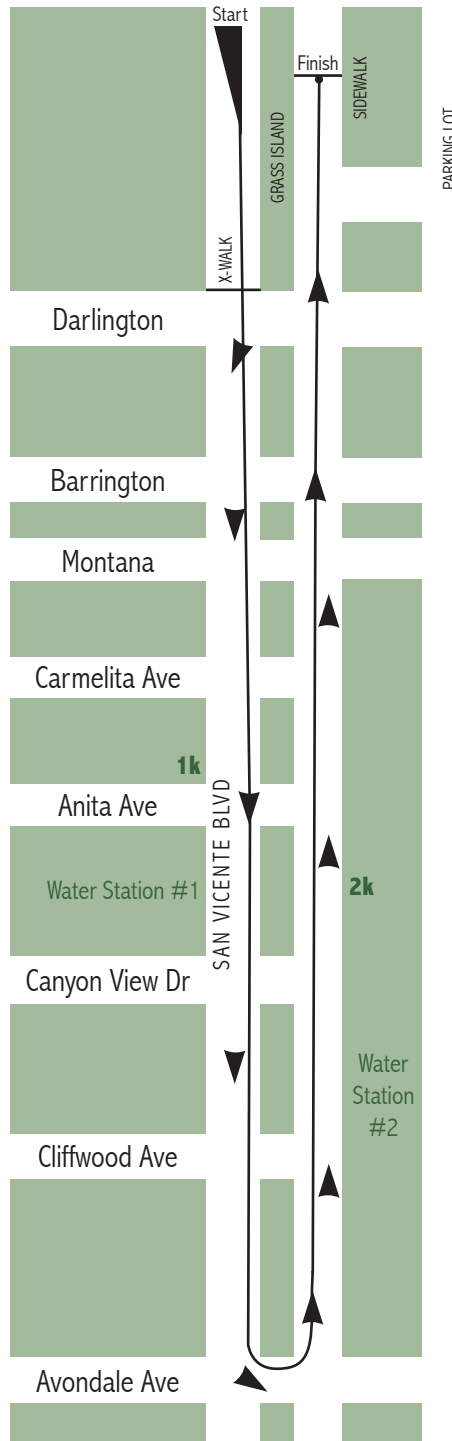

LA 5K/10K RUN/WALK 2009

POWER BY NUMBERS

SUNDAY, NOVEMBER 22, 2009

1K/5K/10K COURSE MAP

THIS RACE IS CERTIFIED BY:

OFFICIAL WARM-UP RACE OF THE LA MARATHON:

1K

5K

10K (double loop)

Note: 100% of course was measured SPR using all of road. Map not to scale.