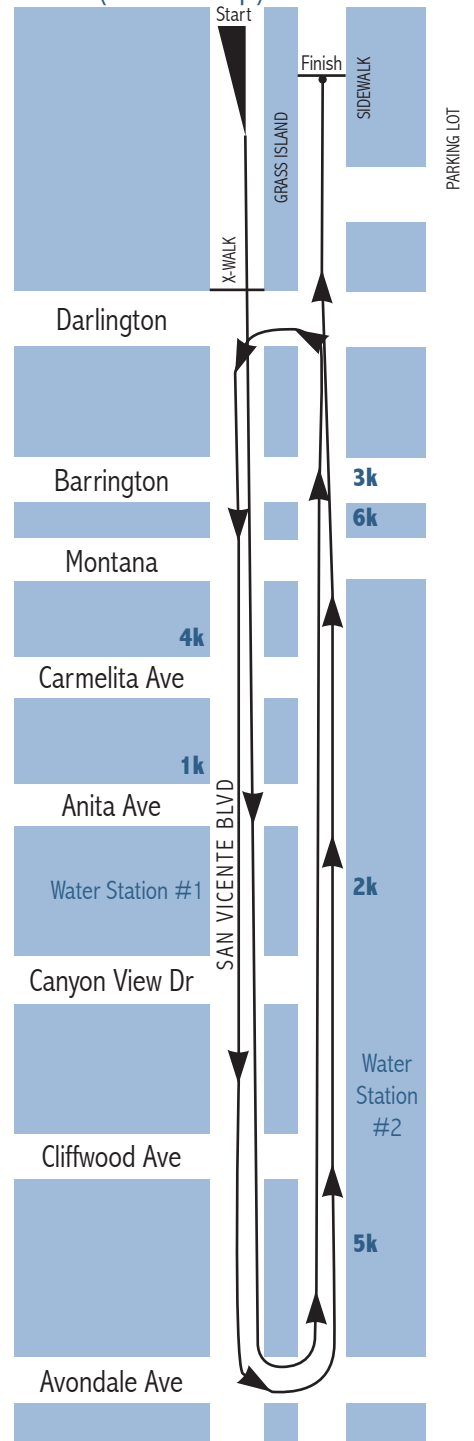

LA 5K/10K RUN/WALK 2009

POWER BY NUMBERS

SUNDAY, NOVEMBER 22, 2009

1K/5K/10K COURSE MAP

THIS RACE IS CERTIFIED BY:

OFFICIAL WARM-UP RACE OF THE LA MARATHON:

1K

5K

10K (double loop)

Note: 100% of course was measured SPR using all of road. Map not to scale.