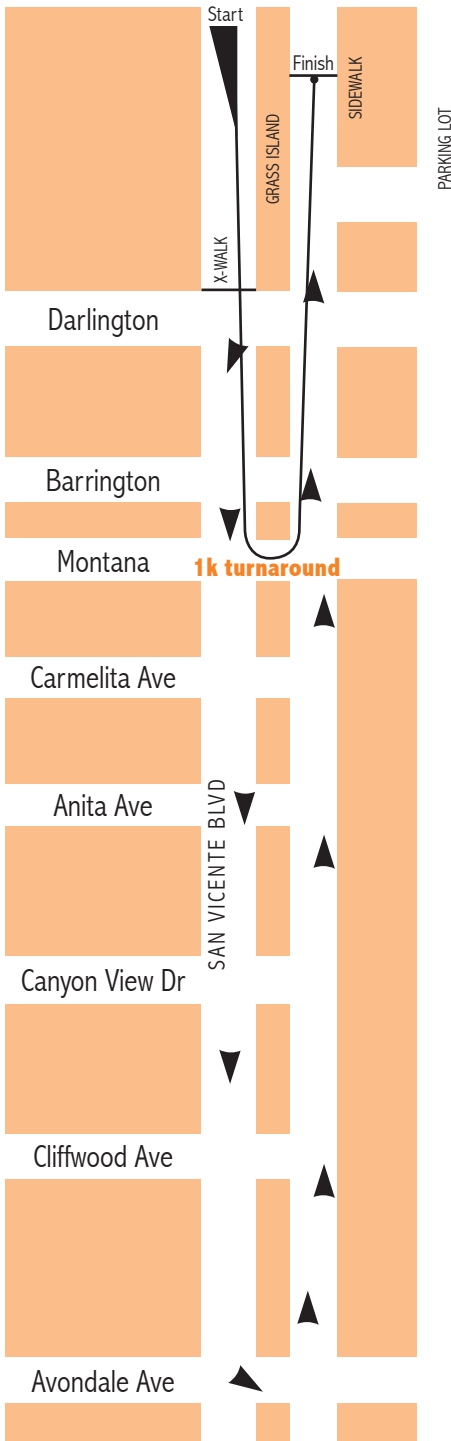

LA 5K/10K RUN/WALK 2009

POWER BY NUMBERS

SUNDAY, NOVEMBER 22, 2009

1K/5K/10K COURSE MAP

THIS RACE IS CERTIFIED BY:

OFFICIAL WARM-UP RACE OF THE LA MARATHON:

1K

5K

10K (double loop)

Note: 100% of course was measured SPR using all of road. Map not to scale.